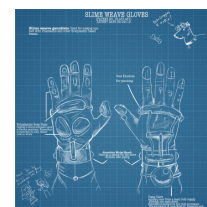

Attack Setting: Successful Moves roll weakens a ghost.

Precise: Proton pistols provide 1 extra die when making a Moves roll to shoot.

PROTON PISTOL [EXPERIMENTAL EQUIPMENT]

A handheld unlicensed nuclear accelerator. Scorches walls, knocks holes through wood paneling, destroys chandeliers and upholstery — and occasionally subdues ghosts.

Attack Setting: Successful Moves roll weakens a ghost.

Precise: Proton pistols provide 1 extra die when making a Moves roll to shoot.

SLIME WEAVE GLOVES [EXPERIMENTAL EQUIPMENT]

Pressurized gloves connected to a slime pump. When activated Slime Weave Gloves allow physical contact with the otherwise intangible.