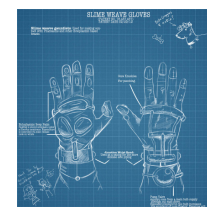

Attack Setting: Successful Moves roll weakens a ghost.

Precise: Proton pistols provide 1 extra die when making a Moves roll to shoot.

SLIME WEAVE GLOVES [EXPERIMENTAL EQUIPMENT]

Pressurized gloves connected to a slime pump. When activated Slime Weave Gloves allow physical contact with the otherwise intangible.

Allows physical contact with specters, spooks, and ghosts.

Weakens a ghost with a successful Muscles roll in close contact.

SLIME WEAVE GLOVES [EXPERIMENTAL EQUIPMENT]

Pressurized gloves connected to a slime pump. When activated Slime Weave Gloves allow physical contact with the otherwise intangible.